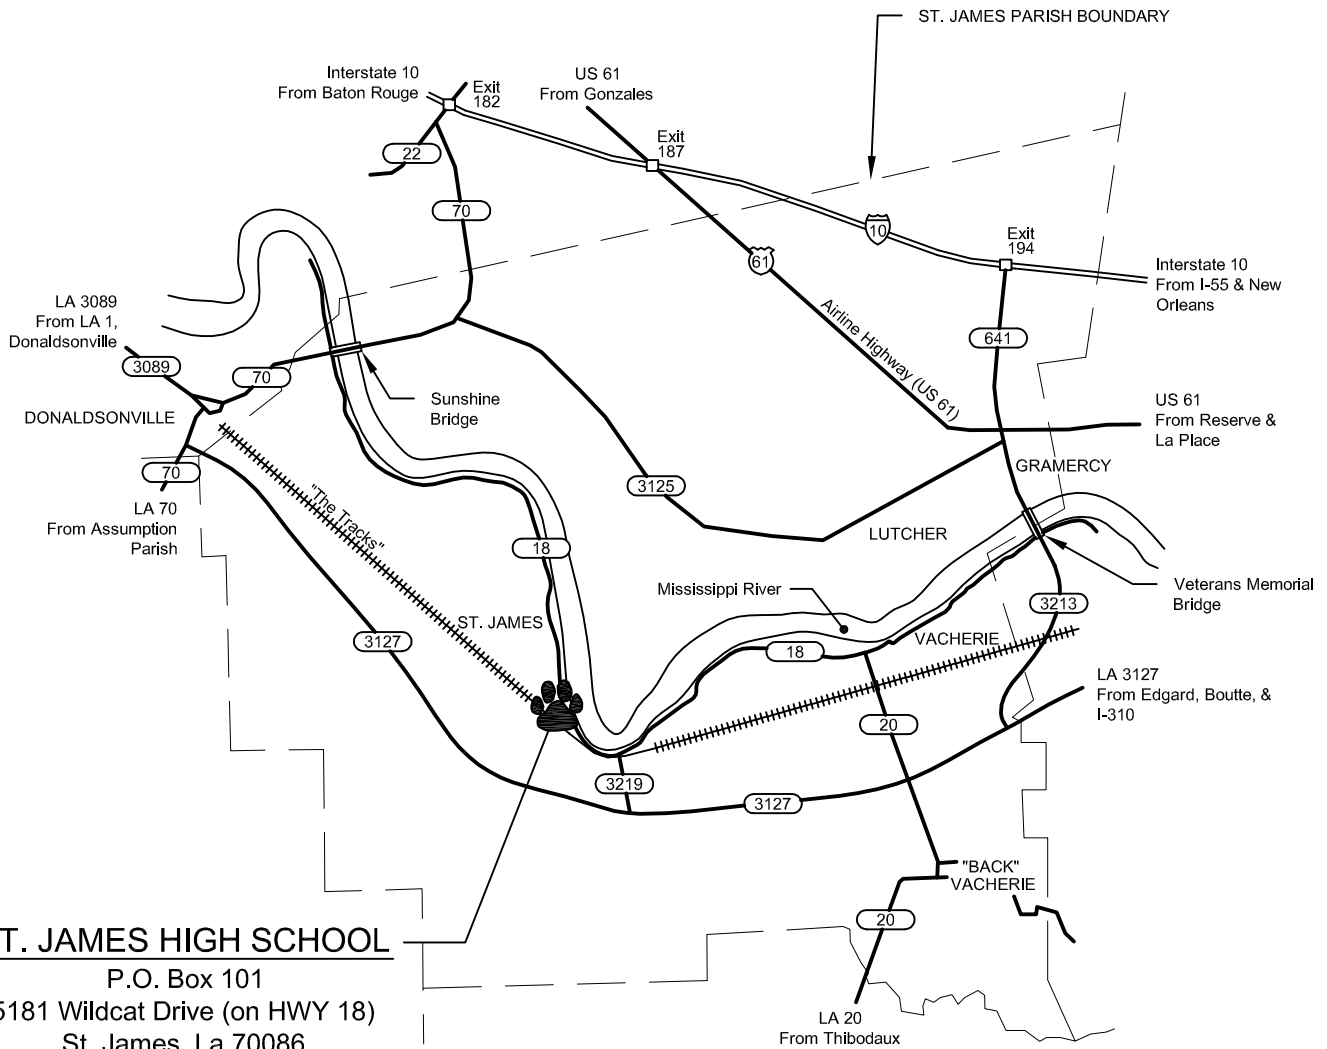

NOTE: THIS INSET MAP NOT TO SCALE

ST. JAMES HIGH SCHOOL
P.O. Box 101
5181 Wildcat Drive (on HWY 18)
St. James, La 70086
Phone (225)265-3911
Fax (225)265-2455

NOTE: LA 3213 SOUTH OF VETERANS MEMORIAL BRIDGE IS NEWLY OPEN HIGHWAY AS OF JUNE 17, 2008.

www.stjameswildcats.com		
MAP TO ST. JAMES HIGH SCHOOL		
SCALE: 1"= 4 Miles	REV: beta (06/16/2008)	DRAWN: KH